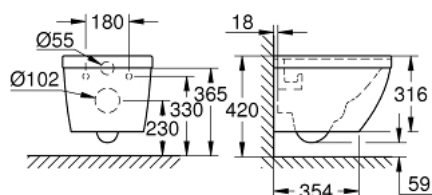

39 206 000 EURO CERAMIC ΕΓΓΙΤΟΙΧΗ ΛΕΚΑΝΗ

ΠΕΡΙΓΡΑΦΗ ΠΡΟΪΟΝΤΟΣ

- Χρώμα: alpine white
- for concealed cistern
- horizontal outlet
- GROHE Triple Vortex flushing technology
- wash down
- rimless
- flush volume 3/5 l
- 49 cm width
- including fixation set
- sanitary ware
- fully skirted with invisible fixation
- compatible with seat and cover 39 330 002 (soft close) and 39 331 002 (without soft close)