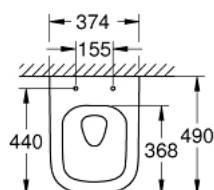

39 206 000 EURO CERAMIC ΕΓΓΙΤΟΙΧΗ ΛΕΚΑΝΗ

ΠΕΡΙΓΡΑΦΗ ΠΡΟΪΟΝΤΟΣ

- Χρώμα: alpine white
- for concealed cistern
- horizontal outlet
- GROHE Triple Vortex flushing technology
- wash down
- rimless
- flush volume 3/5 l
- 49 cm width
- including fixation set
- sanitary ware
- fully skirted with invisible fixation
- compatible with seat and cover 39 330 002 (soft close) and 39 331 002 (without soft close)