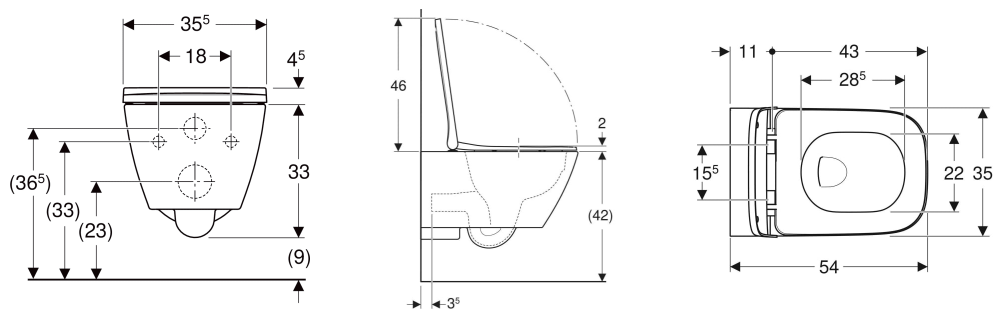

Geberit Smyle Square wall-hung WC set, washdown, shrouded, Rimfree, with WC seat, overlapping lid

APPLICATION PURPOSES

- For concealed cisterns
- For pressure flushing valves

CHARACTERISTICS

- Wall-hung
- Washdown WC
- Rimless WC ceramic appliance featuring Rimfree flush technology

- Easy fastening with Easy Fast Fixing (type EFF3)
- Type 1, full flush volume 6 / 5 / 4 l, in accordance with EN 997
- 4 l flush
- Shrouded
- Hidden fastening
- WC seat made of Duroplast, antibacterial
- Overlapping WC lid

TECHNICAL DATA

| | |
|--------------------|----------------|
| Product material | Vitreous china |
| Fastening distance | 18 cm |
| Height-adjustable | No |

SCOPE OF DELIVERY

- WC ceramic appliance
- WC seat
- Fastening material

| Art. no. | Colour / surface | B cm | H cm | T cm | Outlet | Quick-release hinges | Soft-closing mechanism | Fastening | Hinge material |
|--------------|------------------|------|------|------|------------|----------------------|------------------------|------------|---------------------|
| 500.683.00.2 | white | 35.5 | 37.5 | 54 | horizontal | yes | yes | from above | Brass chrome-plated |