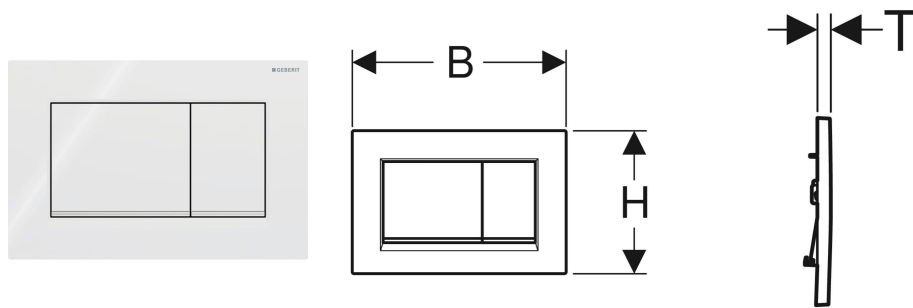

Geberit Sigma30 actuator plate for dual flush

APPLICATION PURPOSES

- For flush actuation with Sigma concealed cisterns

CHARACTERISTICS

- Front actuation
- Sound-absorbing actuator rods, tool-free fast adjustment

TECHNICAL DATA

Actuation force max. 20 N

SCOPE OF DELIVERY

- Mounting frame
- 2 distance bolts
- 2 actuator rods

ACCESSORIES

- Geberit extension set for Sigma, Omega and Kappa concealed cisterns

- Geberit DuoFresh module with automatic actuation, for Sigma concealed cistern 12 cm
- Geberit DuoFresh module with manual actuation, for Sigma concealed cistern 12 cm
- Geberit DuoFresh module with automatic actuation, for Sigma concealed cistern 8 cm
- Geberit DuoFresh module with manual actuation, for Sigma concealed cistern 8 cm

Art. no.	Colour / surface	Product material	B cm	H cm	T cm
115.883.KJ.1	Plate and buttons: white Design stripes: bright chrome-plated	Plastic	24.6	16.4	1.2