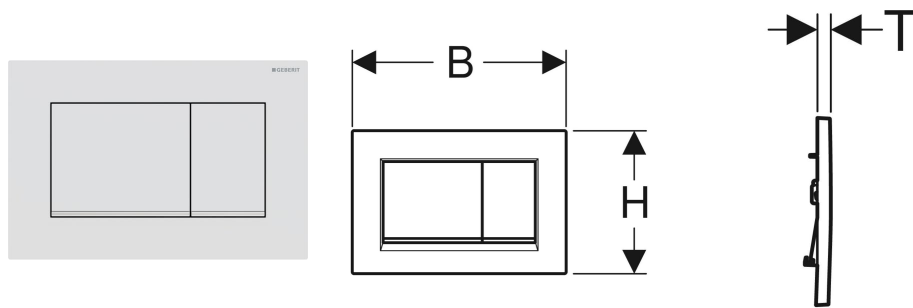

Geberit Sigma30 actuator plate for dual flush

APPLICATION PURPOSES

- For flush actuation with Sigma concealed cisterns

CHARACTERISTICS

- Front actuation
- Sound-absorbing actuator rods, tool-free fast adjustment

TECHNICAL DATA

Actuation force max. 20 N

SCOPE OF DELIVERY

- Mounting frame
- 2 distance bolts
- 2 actuator rods

ACCESSORIES

- Geberit extension set for Sigma, Omega and Kappa concealed cisterns

- Geberit DuoFresh module with automatic actuation, for Sigma concealed cistern 12 cm
- Geberit DuoFresh module with manual actuation, for Sigma concealed cistern 12 cm
- Geberit DuoFresh module with automatic actuation, for Sigma concealed cistern 8 cm
- Geberit DuoFresh module with manual actuation, for Sigma concealed cistern 8 cm

| Art. no. | Colour / surface | Product material | B cm | H cm | T cm |
|--------------|--|------------------|------|------|------|
| 115.883.JT.1 | Plate and buttons: white matt coated, easy-to-clean coated Design stripes: bright chrome-plated | Plastic | 24.6 | 16.4 | 1.2 |