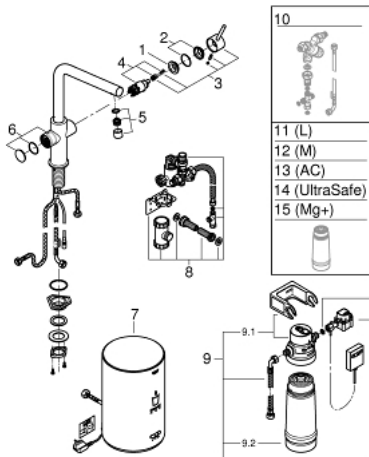

30 327 AL1 GROHE RED DUO FAUCET AND M SIZE BOILER

SPARE PARTS, March 2018 – now

- 1: Fitting ring (Spare part-nr. 07419000)
- 2: Cap (Spare part-nr. 46581AL0)
- 3: Lever (Spare part-nr. 46957AL0)
- 4: Cartridge (Spare part-nr. 46580000)
- 5: Mousseur (Spare part-nr. 13999AL0)
- 6: Operating unit (Spare part-nr. 46997AL0)
- 7: Boiler Size M (Spare part-nr. 40830001)
- 8: Safety group (Spare part-nr. 48371000)
- 9: S-size filter starter set (Spare part-nr. 40438001)
- 9.1: Filter head (Spare part-nr. 64508001)
- 9.2: Filter S-Size (Spare part-nr. 40404001)
- 10: Mixing valve (Spare part-nr. 40841001)*
- 11: Filter L-Size (Spare part-nr. 40412001)*
- 12: Filter M-Size (Spare part-nr. 40430001)*
- 13: Activated carbon filter (Spare part-nr. 40547001)*
- 14: UltraSafe filter (Spare part-nr. 40575001)*
- 15: Magnesium+ filter (Spare part-nr. 40691001)*