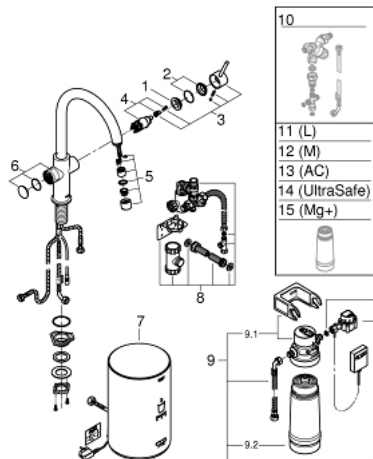

## 30 083 AL1 GROHE RED DUO FAUCET AND M SIZE BOILER

### SPARE PARTS, March 2018 – now

- 1: Fitting ring (Order-nr. 07419000)
- 2: Cap (Order-nr. 46581AL0)
- 3: Lever (Order-nr. 46957AL0)
- 4: Cartridge (Order-nr. 46580000)
- 5: Flow control (Order-nr. 48370AL0)
- 6: Operating unit (Order-nr. 46997AL0)
- 7: Boiler Size M (Order-nr. 40830001)
- 8: Safety group (Order-nr. 48371000)
- 9: S-size filter starter set (Order-nr. 40438001)
- 9.1: Filter head (Order-nr. 64508001)
- 9.2: Filter S-Size (Order-nr. 40404001)
- 10: Mixing valve (Order-nr. 40841001)\*
- 11: Filter L-Size (Order-nr. 40412001)\*
- 12: Filter M-Size (Order-nr. 40430001)\*
- 13: Activated carbon filter (Order-nr. 40547001)\*
- 14: UltraSafe filter (Order-nr. 40575001)\*
- 15: Magnesium+ filter (Order-nr. 40691001)\*