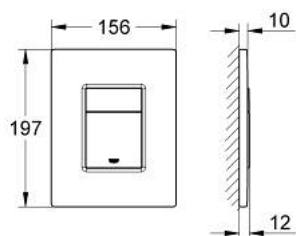

### ΠΕΡΙΓΡΑΦΗ ΠΡΟΪΟΝΤΟΣ

- Χρώμα: chrome
- for dual flush
- for pneumatic discharge valve AV1
- vertical and horizontal installation
- 156 x 197 mm
- κατασκευασμένο από ABS
- Φινίρισμα GROHE Long-Life
- GROHE Water Saving - Less water, perfect flow
  
- for combination with Rapid SL and Uniset with GD 2 cisterns
  
- for use with Rapid SLX please order shaft 66 791 000 (sold separately)